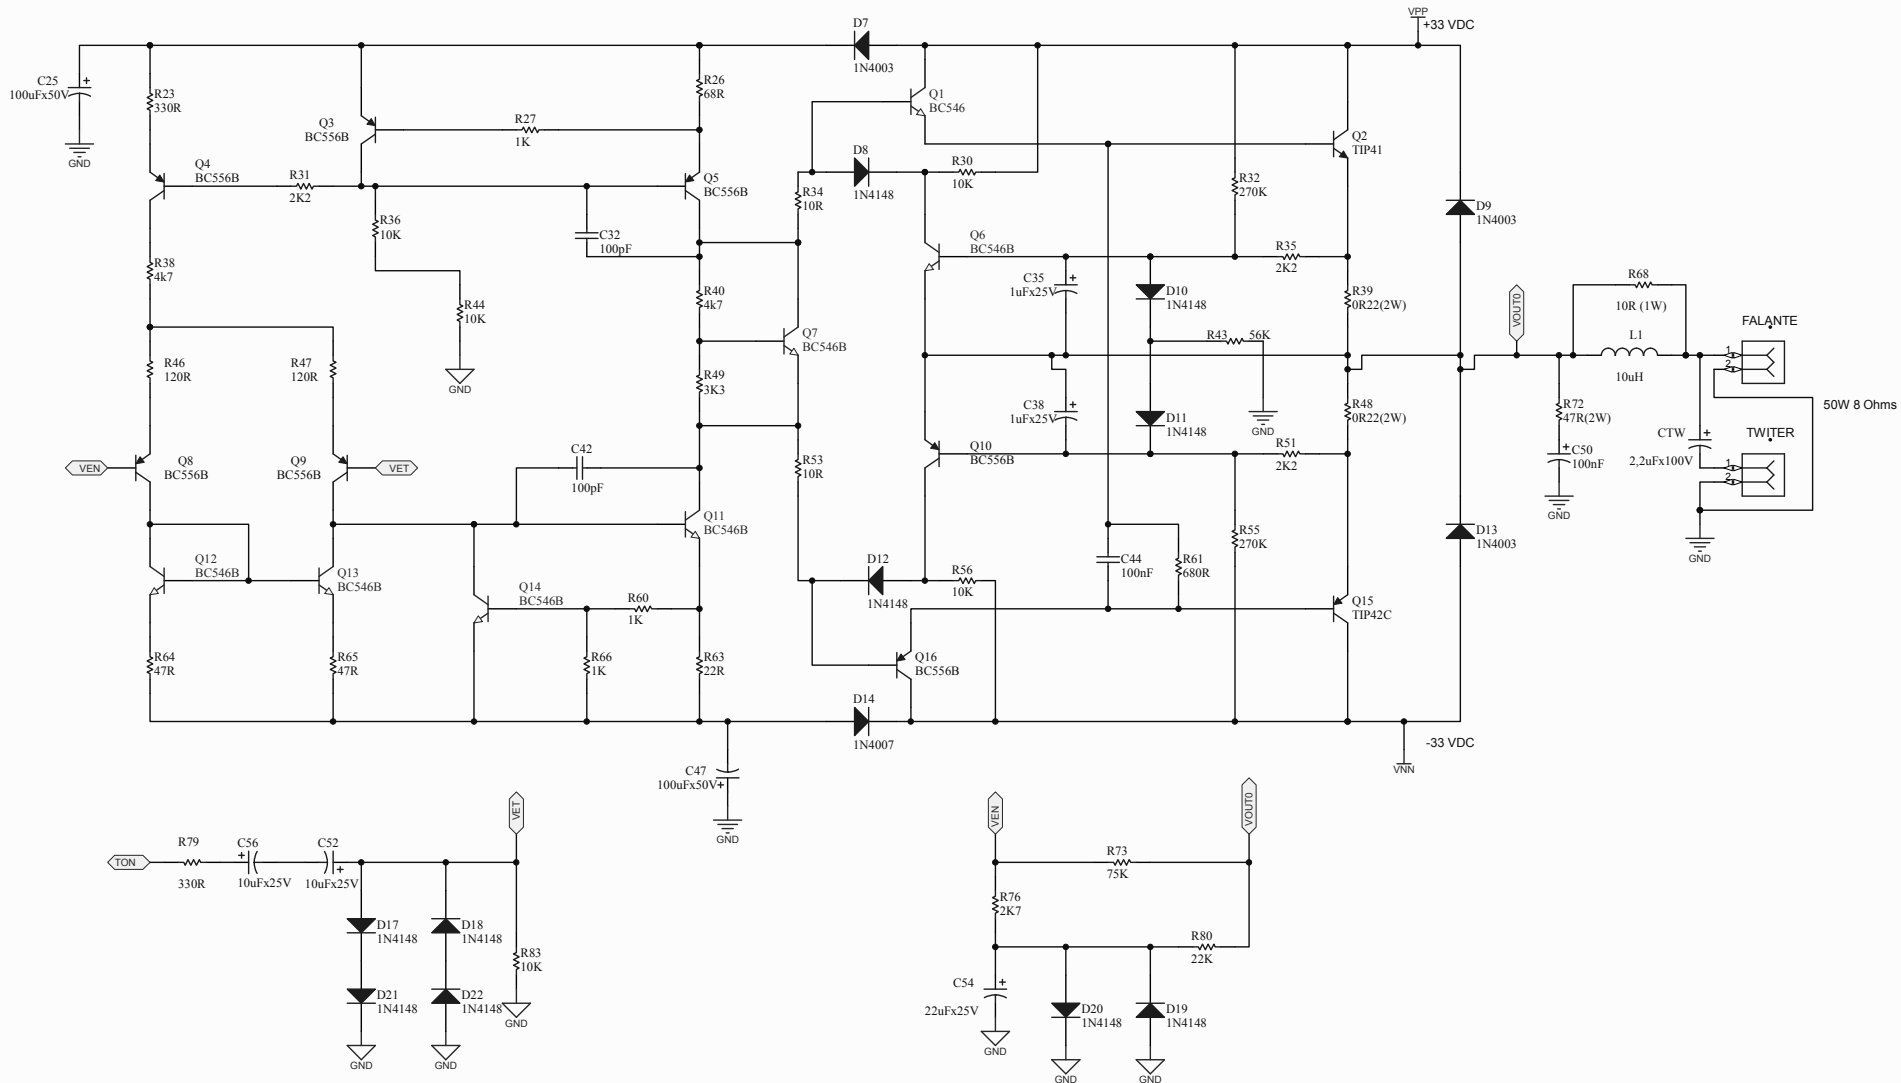

Title			
CAIXA MULTI USO PRE AMPLI + FONTE			
Size	Number	Revision	
A3	LL200u 2012	12	
Date:	06/05/2014	Sheet	1 of 2
File:	B:\EngEletrica\LL200 REV12 1.SchDoc	Drawn By:	JRC&OAF

Title			
CAIXA MULTI USO POWER 50W RMS			
Size	Number	Revision	
A3	LL200u 2012	12	
Date:	06/05/2014	Sheet of 2	2
File:	B:\EngElectrical\LL200 REV12_2.SchDoc	Drawn By:	JRC&OAF